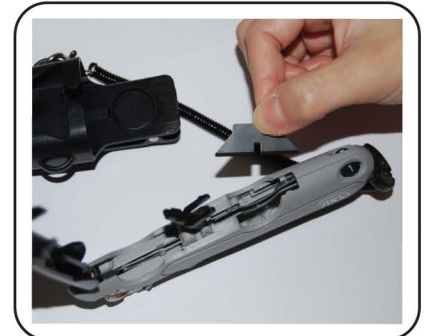

Easy Cut will be the ultimate solution to protect your staff, investment, and product. Economical, quick, easy and trouble free !

3-settings of precision blade-depth with our patented " Multiple blade-depth settings ". Quick and easy blade adjustment for cutting different material or surface.

Duo-side extendable edge guards. Provide precise and clean edge opening every cut !

Knife holder is designed for both left and right handed personnel. Avoid knife misplacement which induces extra costs.

Top loading blades with storage for spare blades. Increase efficiency on production line without disruption.

Patented: Blade Vanishing Technology
Patented: Radius-Blunt Tip Blade

With it's built-in tape splitter located at the rear of the unit, handlers can open boxes without blunting the blade. Providing extra protection from injuries or damaging products!